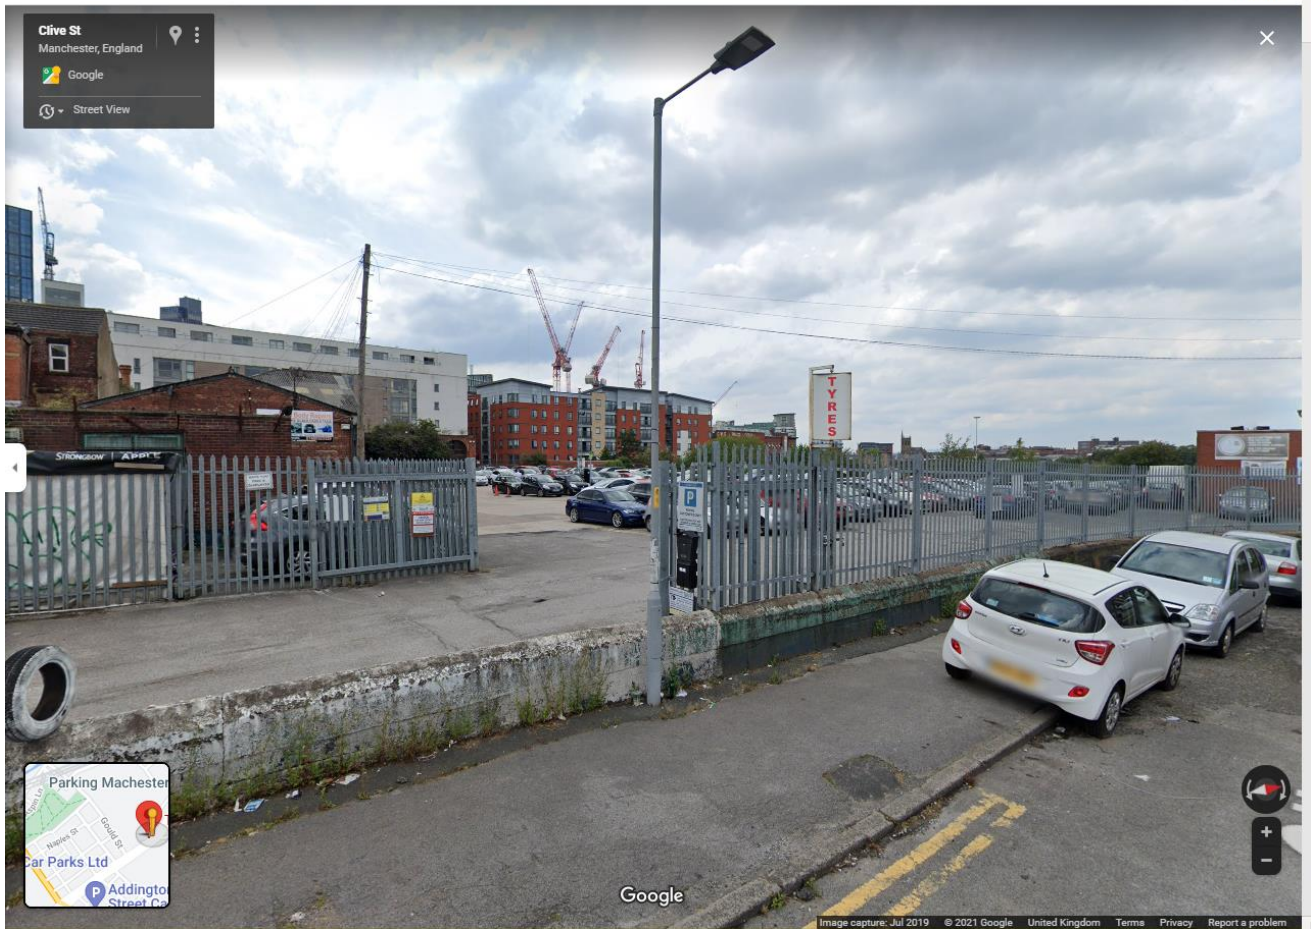

Total Car Parks

Total Car Parks, 87 Rochdale Road, Manchester, M4
4HY

PREMISE NAME:	Total Car Parks
PREMISE ADDRESS:	Total Car Parks, 87 Rochdale Road, Manchester, M4 4HY
WARD:	Piccadilly
HEARING DATE:	16 August 2021